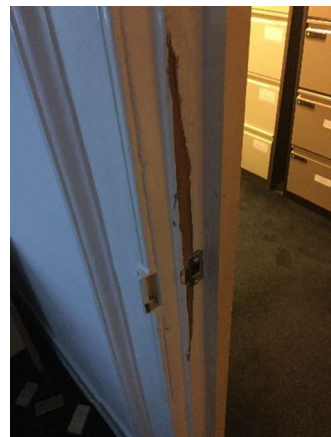

18. Typical door lining